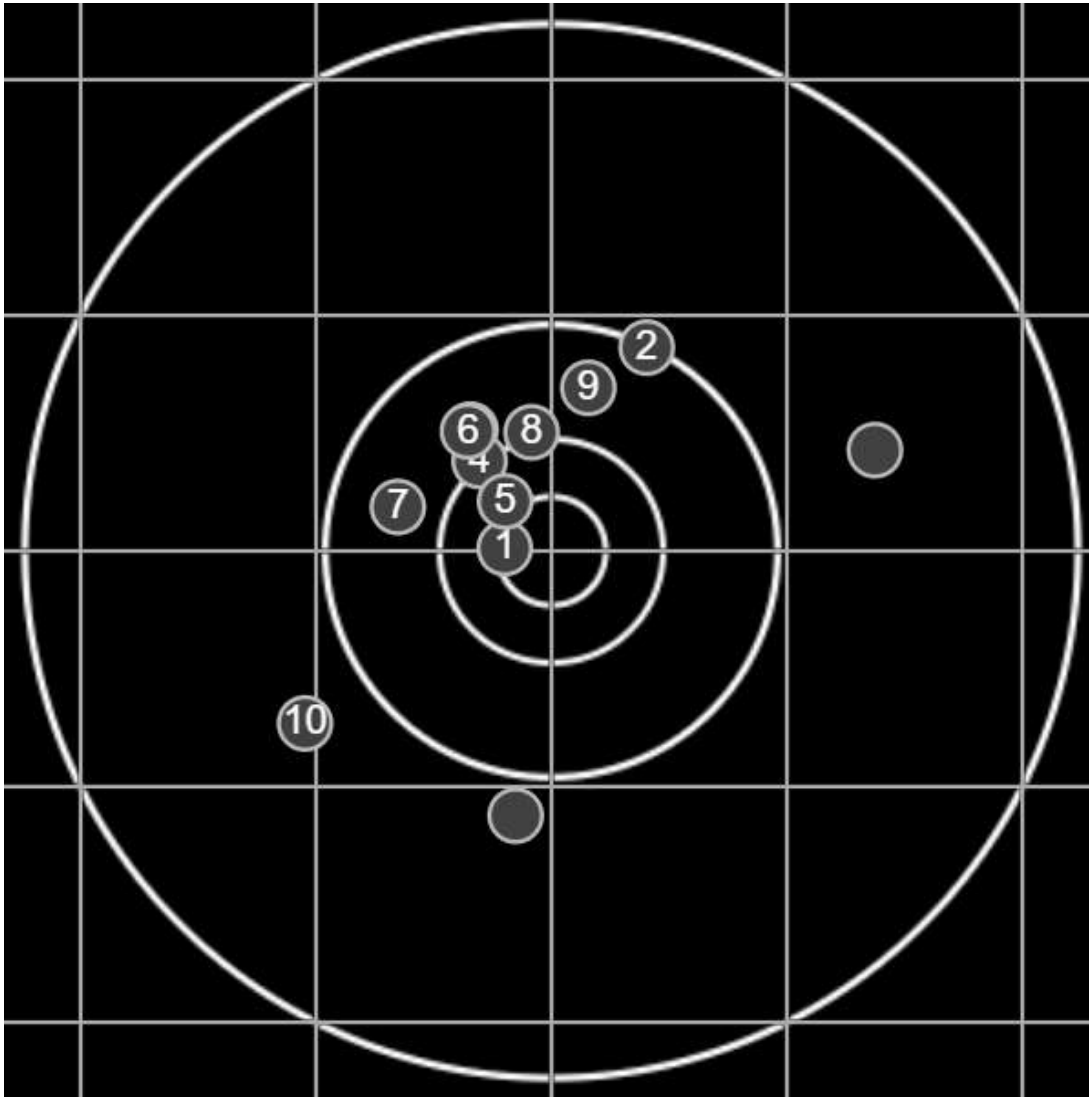

**SILVER  
MOUNTAIN  
TARGETS**  
Made in Canada

true  
6/13/2026  
1:37:03 PM

**BRC Club Shoot**  
Series 1  
500 yards

**BRC T6 [-60]**  
AU-500y

Group: 287.3 mm  
(193.4w x 212.5h)

(Iron)  
**Shooter**  
Dennis Lavelle[m04]

**49.4**

**FINAL**  
v: 1912, sd: 20.7

#	fps	score
10	1896	4
9	1920	5
8	1918	V
7	1865	5
6	1929	5
5	1901	V
4	1927	V
3	1933	5
2	1931	5
1	1899	SV
	1913	4
	1858	4

**SILVER  
MOUNTAIN  
TARGETS**  
Made in Canada

true  
6/13/2026  
2:59:39 PM

**BRC Club Shoot**  
Series 1  
500 yards

**BRC T6 [-59]**  
AU-500y

Group: 268.6 mm  
(266.2w x 116.6h)

(Iron)  
**Shooter**  
Dennis Lavelle[m04]

**49.2**

**FINAL**  
v: 1950, sd: 12.3