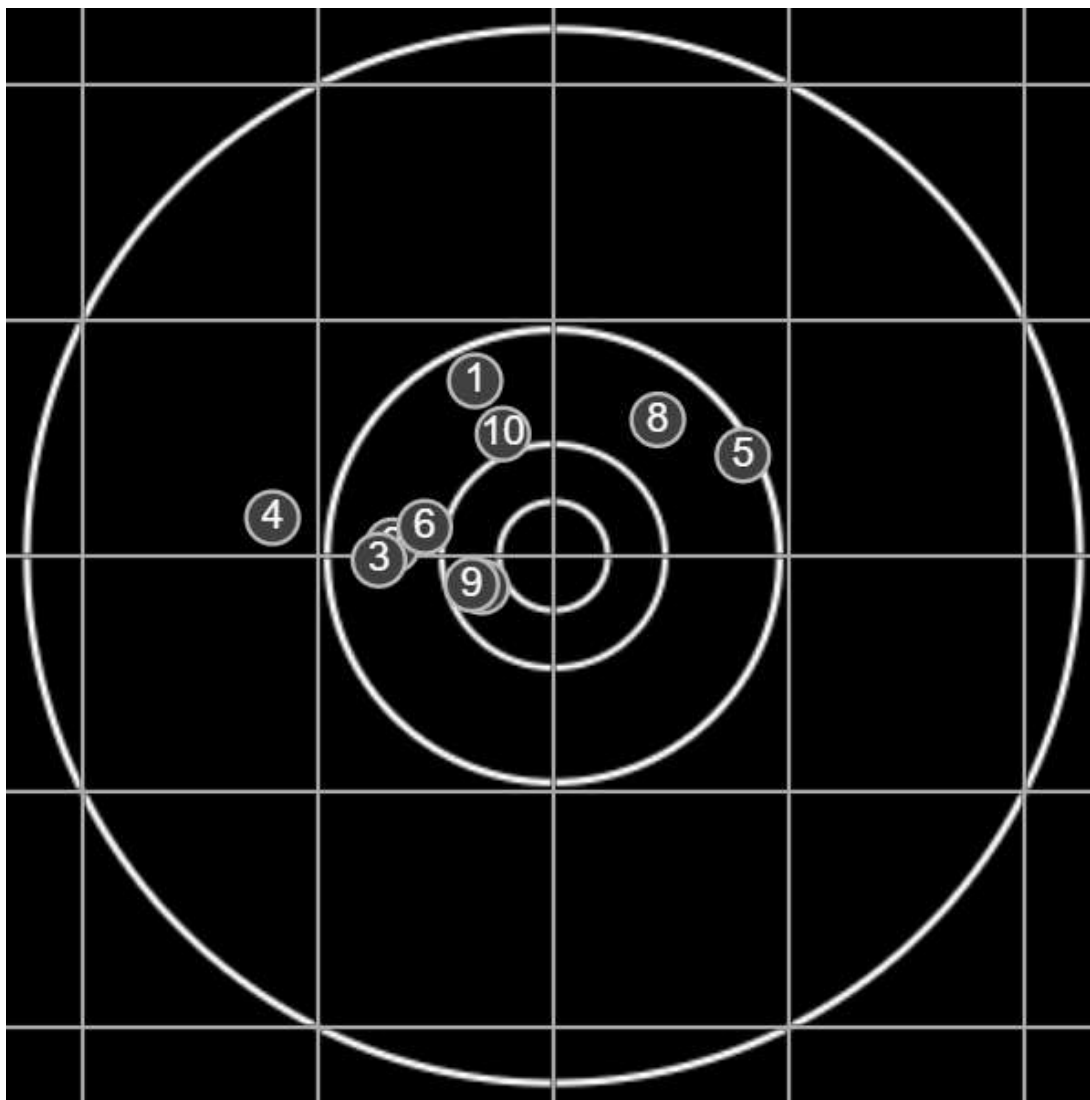

true  
6/13/2026  
2:59:39 PM

**BRC Club Shoot**  
Series 1  
500 yards

**BRC T6 [-59]**  
AU-500y

Group: 268.6 mm  
(266.2w x 116.6h)

(Iron)  
**Shooter**  
Dennis Lavelle[m04]

**49.2**

**FINAL**  
v: 1950, sd: 12.3